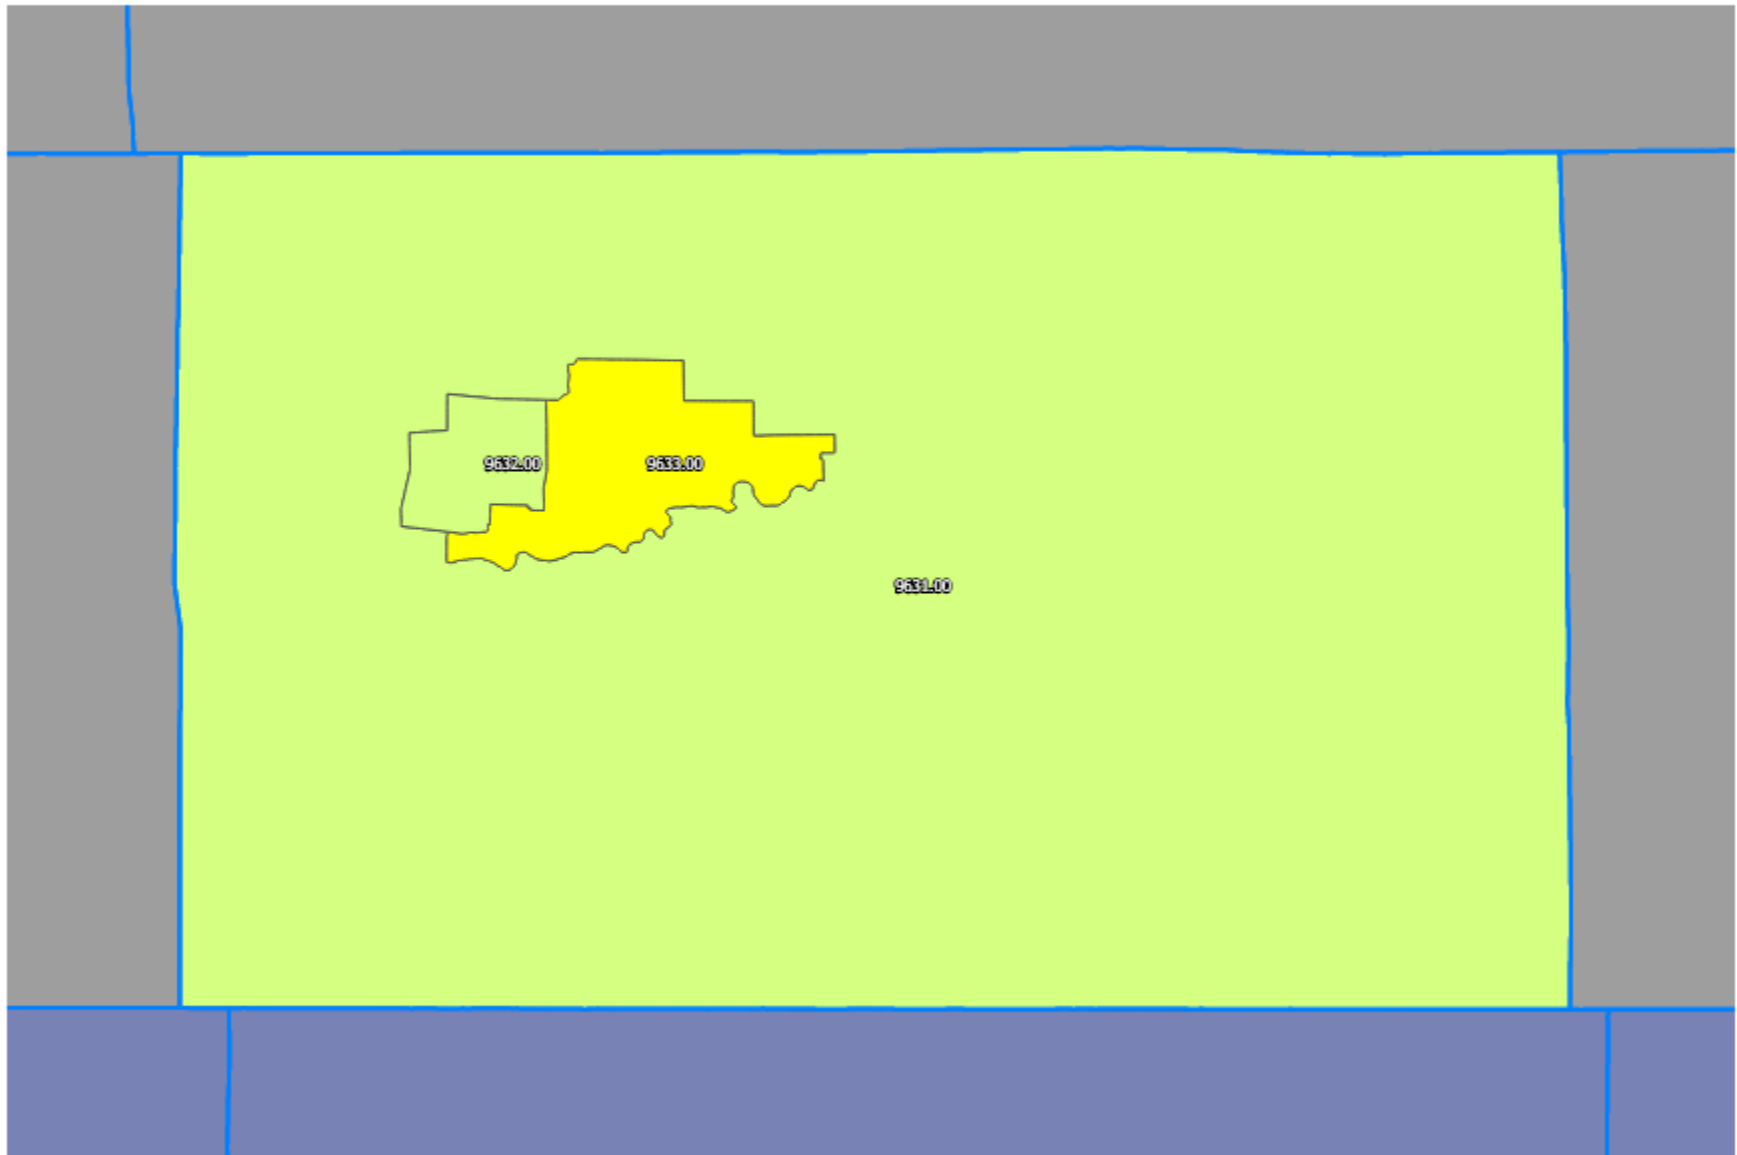

Red Willow County Nebraska, 2025

Map Legend

-  Cities > 499,999
-  Cities 200,000-499,999
-  Cities 100,000-199,999
-  Cities 50,000-99,999
-  Cities 25,000-49,999

 Interstate Highways

 Counties

 States

Census Tracts (Inside) - Tract Income ...

-  0 - Income Not Available
-  1 - Low Income
-  2 - Moderate Income
-  3 - Middle Income
-  4 - Upper Income

Census Tracts (Outside) - Tract Income ...

-  0 - Income Not Available
-  1 - Low Income
-  2 - Moderate Income
-  3 - Middle Income
-  4 - Upper Income